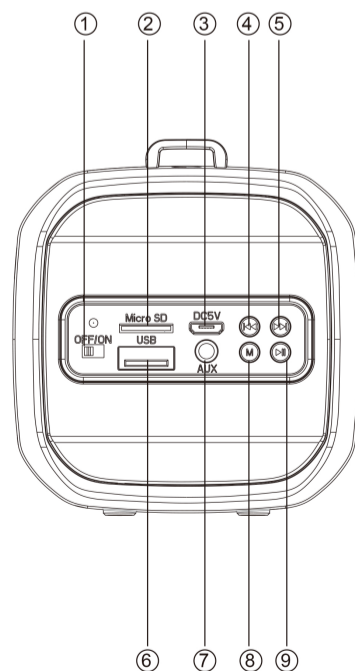

ACCESSORIES:

Charging cable, Audio cable, User manual, Lanyard

SPECIFICATION:

wireless range up to 10 meters
Speakers: Horn Size: 2 inch
Horn output: 3W/4Ω
Connections: USB disk & Micro SD card
Aux-in 3.5mm jack connection
Power supply: Built-in rechargeable lithium battery 1500mAh
Play time: 3 hours with max volume
Recharge power: DC 5V 1A (USB-to-micro USB charging cable included)
Product size: 79.3(W)*86.3(H)*201.3(L)MM

INSTRUCTION FOR APPEARANCE AND KEY:

1. ON/OFF button
2. Micro SD slot
3. Charging jack
4. Previous/Volume down
5. Next/Volume up
6. USB port
7. Aux-in jack
8. Mode (Switch Wireless, USB disk, Micro SD, FM and AUX-IN state)
9. Play/Pause